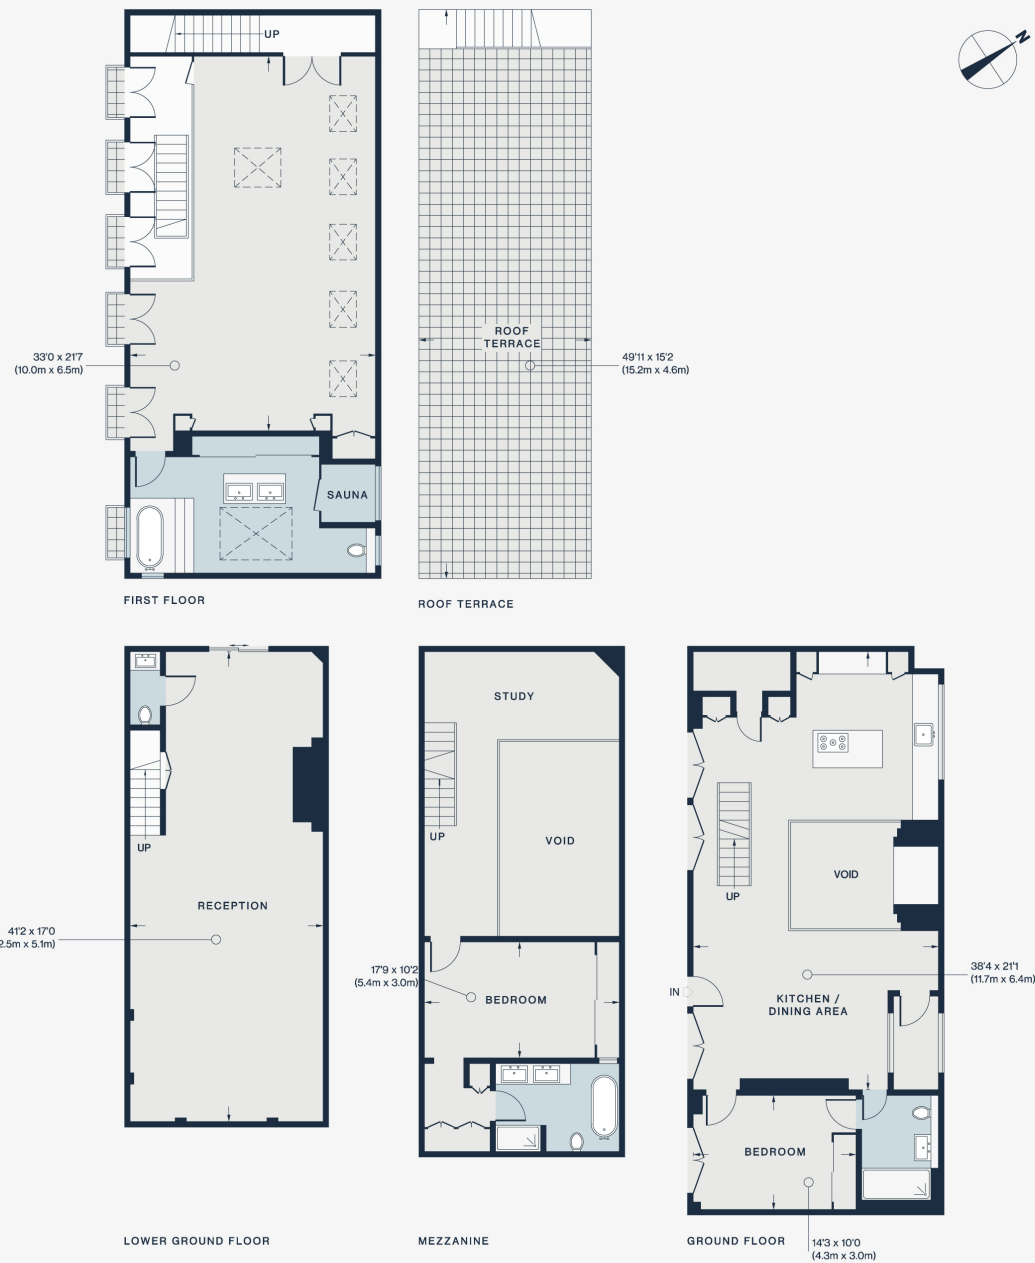

DOMUS NOVA

Powis Mews

Notting Hill W11

APPROXIMATE GROSS INTERNAL AREA

3,538 sq ft / 328.7 sq m

020 7221 7817

domusnova.com

LONDON | IBIZA

Floor plans are for illustrative purposes only and not to scale. Compliant with RICS code of measuring practice.