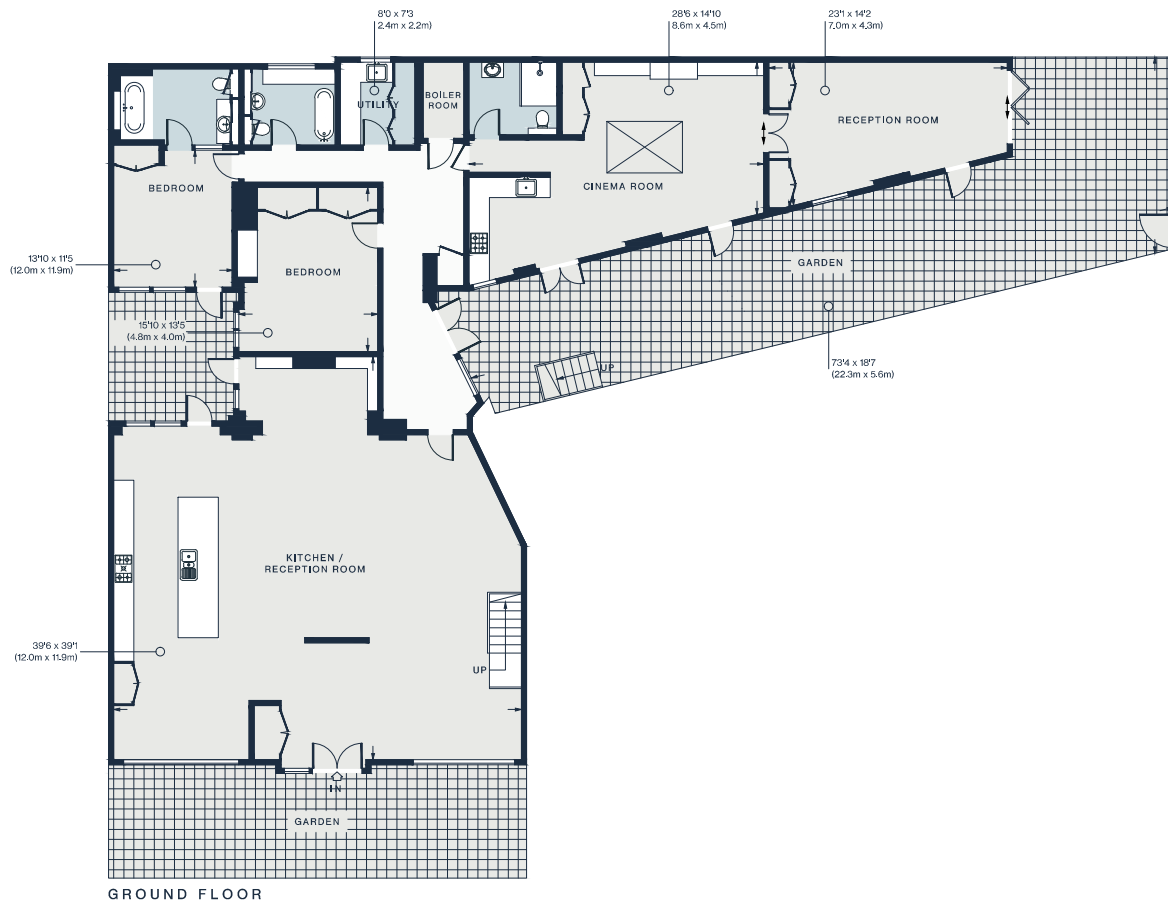

FIRST FLOOR

GROUND FLOOR

Approx. Gross Internal Area = 5835 sq ft / 542.1 sq m

Floor plans are for illustrative purposes only and not to scale. Compliant with RICS code of measuring practice. Furniture layouts are indicative only. This property may be furnished, part-furnished or unfurnished. Please refer to your agent for details.