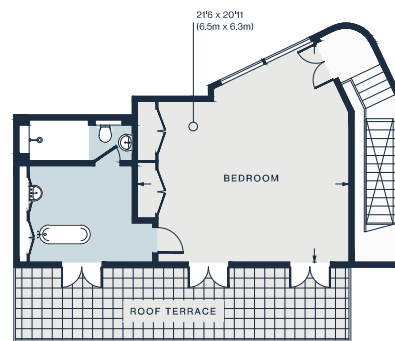

FIRST FLOOR

GROUND FLOOR

Approx. Gross Internal Area = 5835 sq ft / 542.1 sq m

Floor plans are for illustrative purposes only and not to scale. Compliant with RICS code of measuring practice. Furniture layouts are indicative only. This property may be furnished, part-furnished or unfurnished. Please refer to your agent for details.