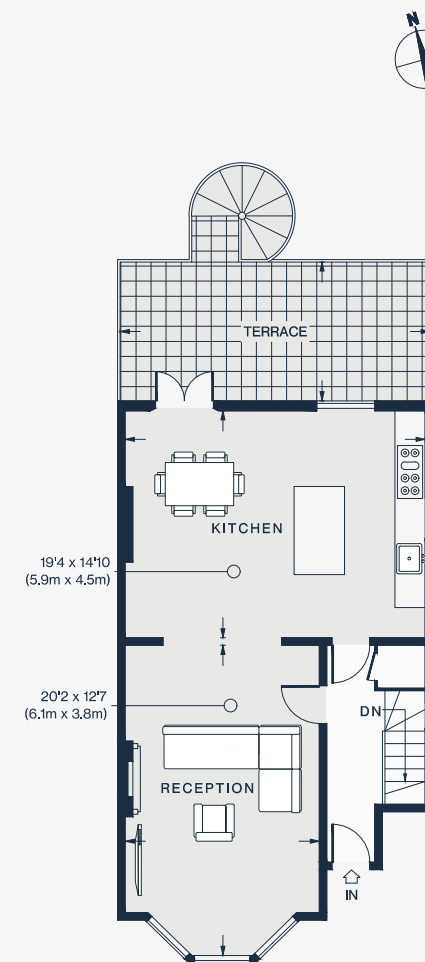

## Lemaington Road Villas

Notting Hill W11

APPROXIMATE GROSS INTERNAL AREA

1644 sq ft / 154 sq m

020 7221 7817

domusnova.com

LONDON | IBIZA

LOWER GROUND FLOOR

RAISED GROUND FLOOR

Floor plans are for illustrative purposes only and not to scale. Compliant with RICS code of measuring practice.