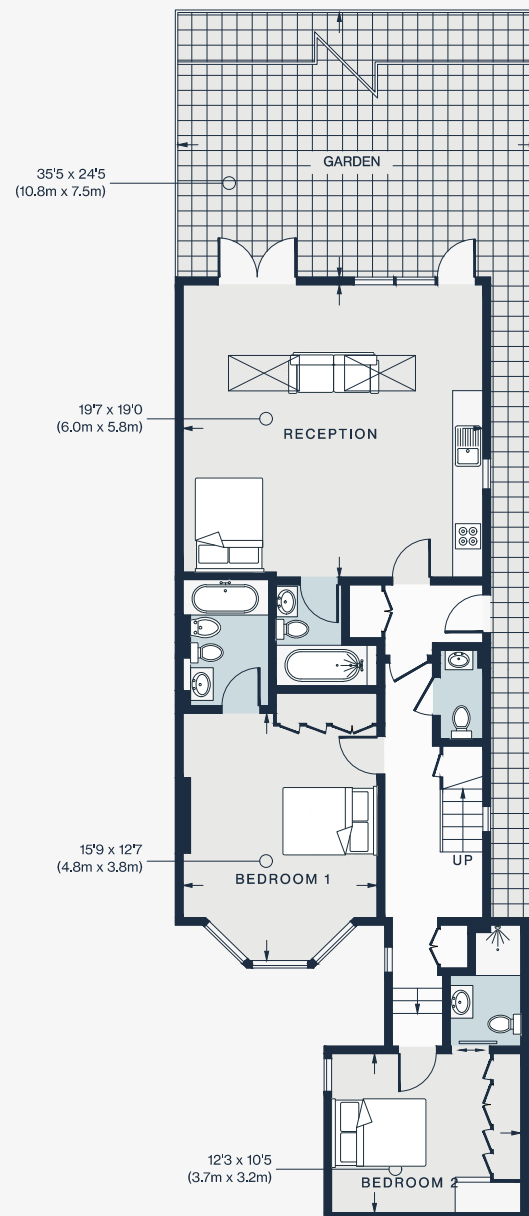

## Lemaington Road Villas

Notting Hill W11

APPROXIMATE GROSS INTERNAL AREA

1644 sq ft / 154 sq m

020 7221 7817

domusnova.com

LONDON | IBIZA

LOWER GROUND FLOOR

RAISED GROUND FLOOR

Floor plans are for illustrative purposes only and not to scale. Compliant with RICS code of measuring practice.