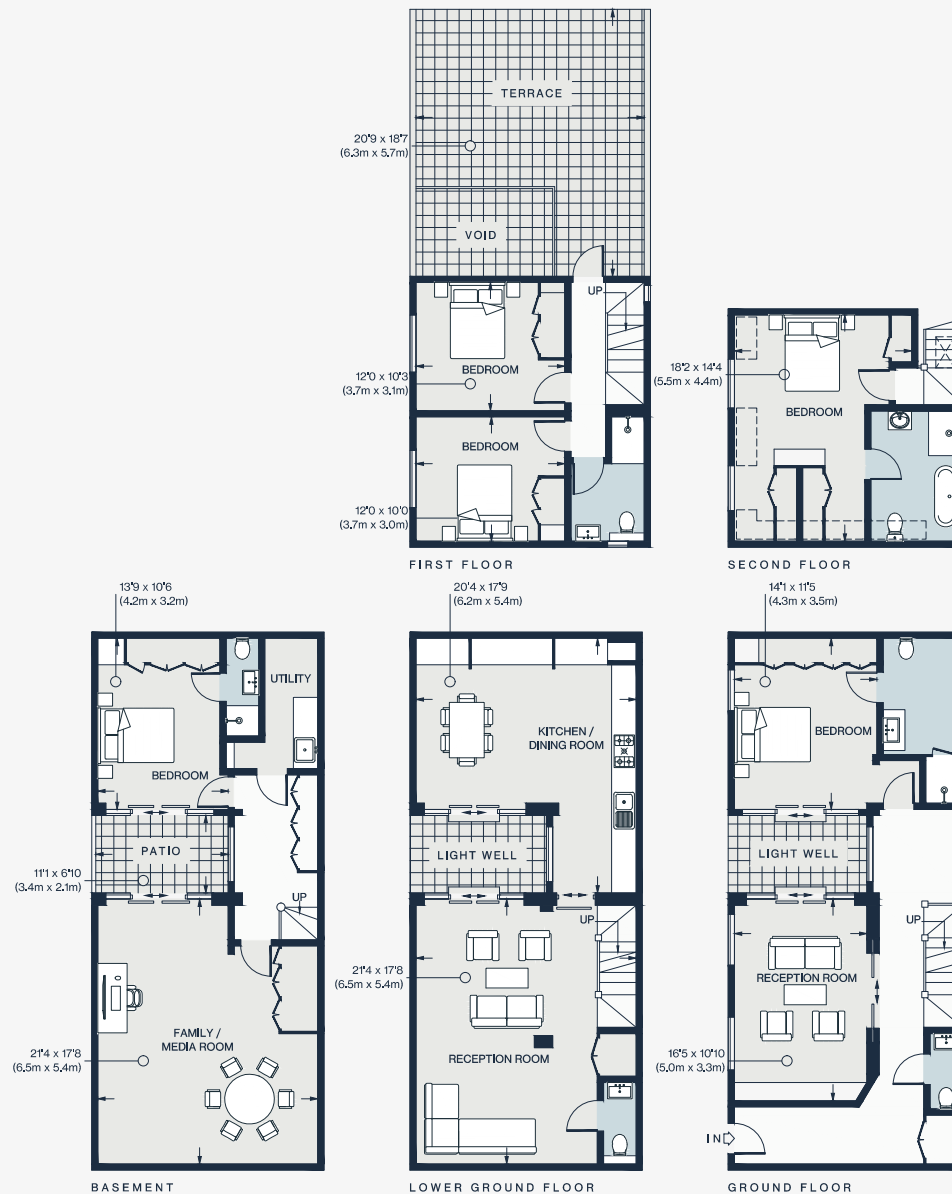

DOMUS NOVA

Elgin Mews

Notting Hill W11

APPROXIMATE GROSS INTERNAL AREA

2,819 sq ft / 261.9 sq m

020 7221 7817

domusnova.com

LONDON | IBIZA

Approx. Gross Internal Area = 2,819 sq ft / 261.9 sq m

Floor plans are for illustrative purposes only and not to scale. Compliant with RICS code of measuring practice.