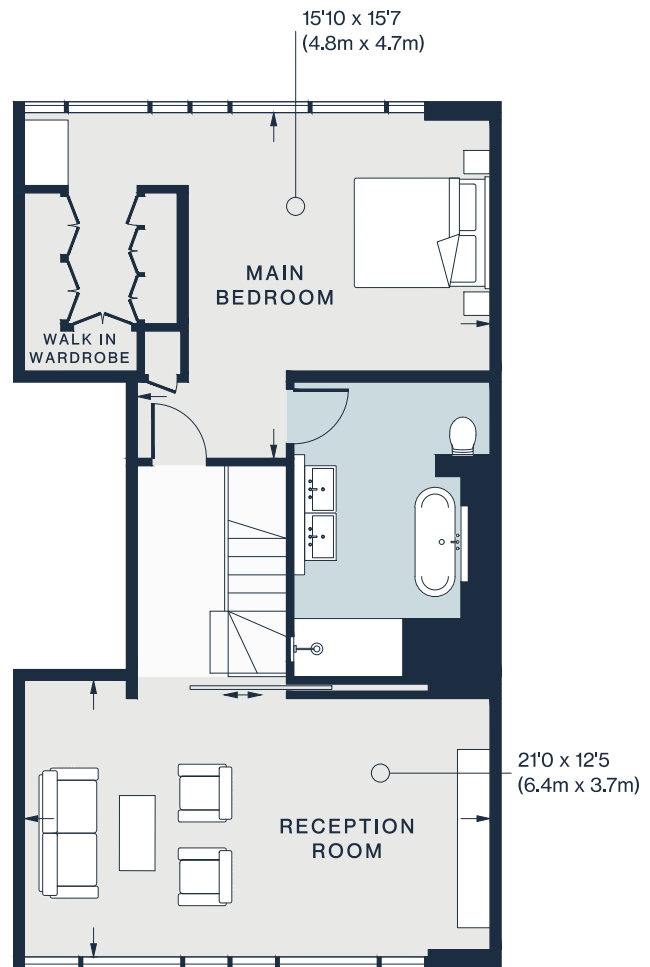

GROUND FLOOR

FIRST FLOOR

Approx. Gross Internal Area = 1,329.99 sq ft / 123.56 sq m

Floor plans are for illustrative purposes only and not to scale. Compliant with RICS code of measuring practice. Furniture layouts are indicative only. This property may be furnished, part-furnished or unfurnished. Please refer to your agent for details. Prepared for Domus Nova. Copyright © All Rights Reserved.