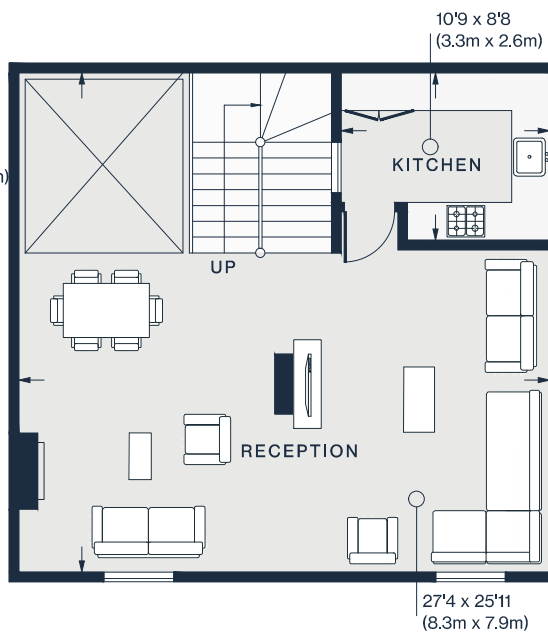

SECOND FLOOR

GROUND FLOOR

FIRST FLOOR

Approx. Gross Internal Area = 1,986 sq ft / 184.5 sq m

Floor plans are for illustrative purposes only and not to scale. Compliant with RICS code of measuring practice. Furniture layouts are indicative only. This property may be furnished, part-furnished or unfurnished. Please refer to your agent for details.