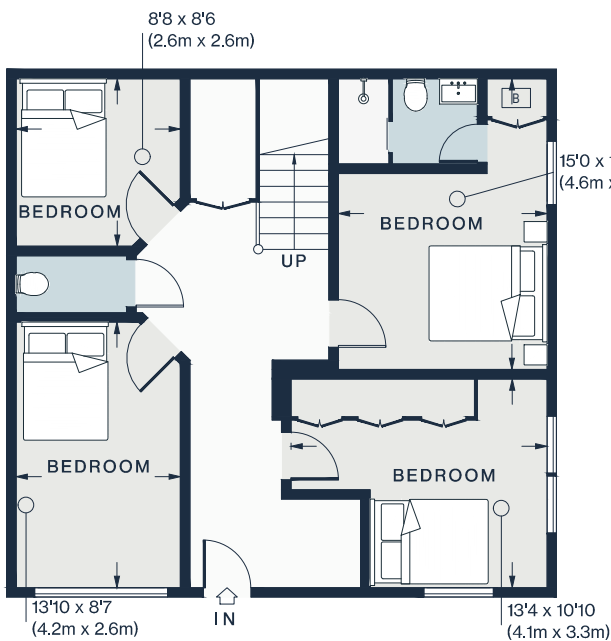

SECOND FLOOR

GROUND FLOOR

FIRST FLOOR

Approx. Gross Internal Area = 1,986 sq ft / 184.5 sq m

Floor plans are for illustrative purposes only and not to scale. Compliant with RICS code of measuring practice. Furniture layouts are indicative only. This property may be furnished, part-furnished or unfurnished. Please refer to your agent for details.