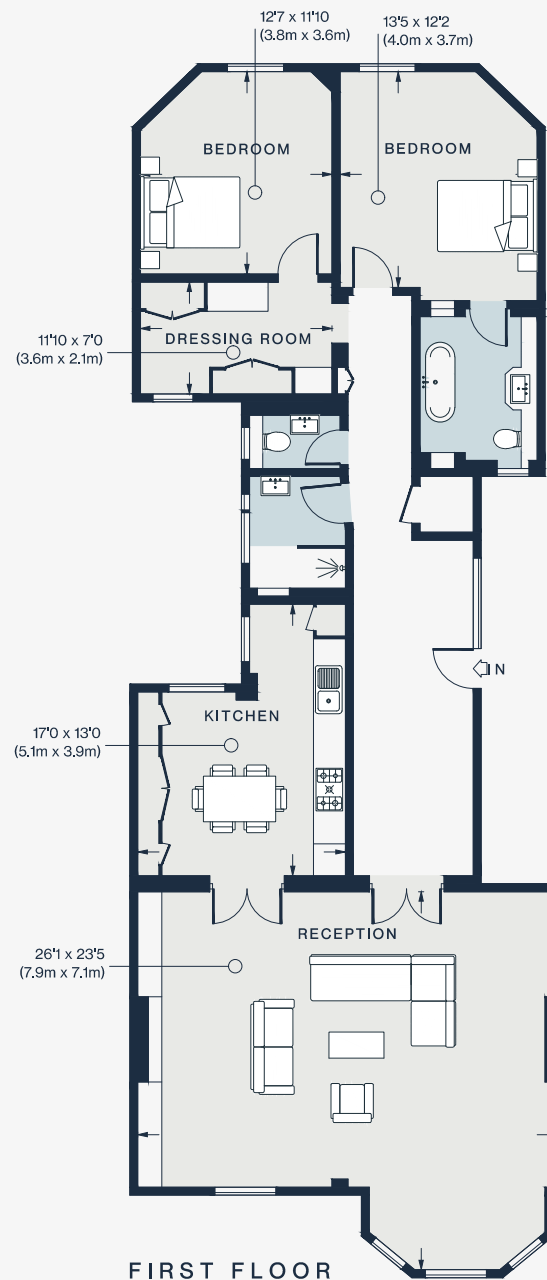

## Hereford Mansions

Bayswater W2

APPROXIMATE GROSS INTERNAL AREA

1520 sq ft / 141.2 sq m

020 7221 7817

domusnova.com

LONDON | IBIZA

FIRST FLOOR

Approx. Gross Internal Area = 1520 sq ft / 141.2 sq m

Floor plans are for illustrative purposes only and not to scale. Compliant with RICS code of measuring practice.