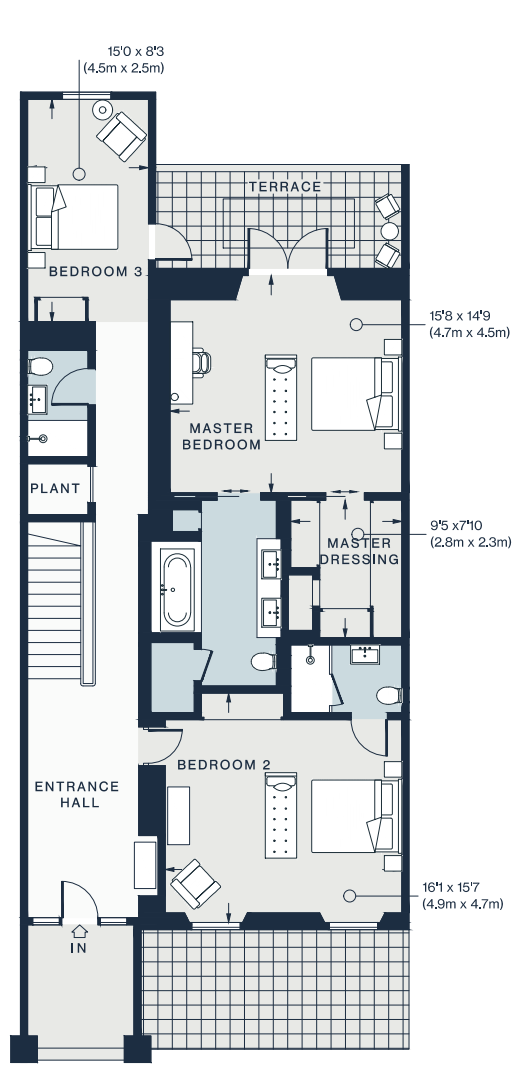

LOWER GROUND FLOOR

GROUND FLOOR

Approx. Gross Internal Area = 2256 sq ft / 210 sq m

Floor plans are for illustrative purposes only and not to scale. Compliant with RICS code of measuring practice. Furniture layouts are indicative only. This property may be furnished, part-furnished or unfurnished. Please refer to your agent for details. Prepared for Domus Nova. Copyright © All Rights Reserved.