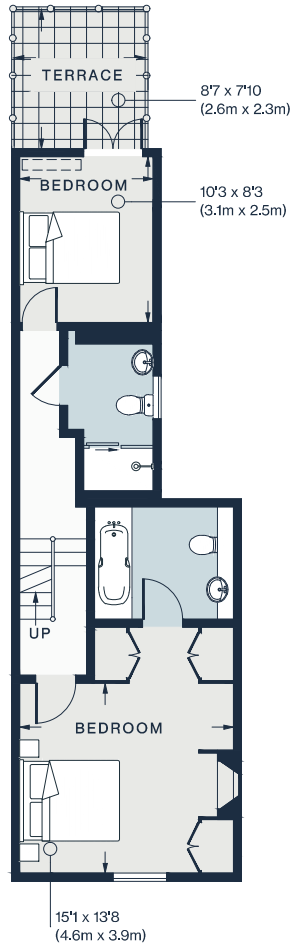

GROUND FLOOR

FIRST FLOOR

SECOND FLOOR

Approx. Gross Internal Area = 1,313 sq ft / 122.0 sq m

Floor plans are for illustrative purposes only and not to scale. Compliant with RICS code of measuring practice. Furniture layouts are indicative only. This property may be furnished, part-furnished or unfurnished. Please refer to your agent for details. Prepared for Domus Nova. Copyright © All Rights Reserved.