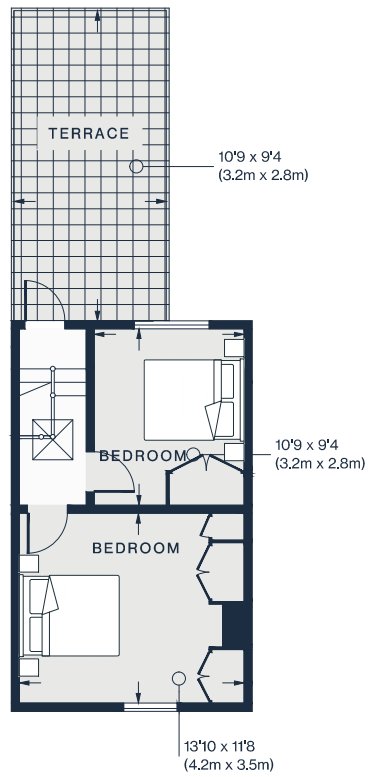

GROUND FLOOR

FIRST FLOOR

SECOND FLOOR

Approx. Gross Internal Area = 1,313 sq ft / 122.0 sq m

Floor plans are for illustrative purposes only and not to scale. Compliant with RICS code of measuring practice. Furniture layouts are indicative only. This property may be furnished, part-furnished or unfurnished. Please refer to your agent for details. Prepared for Domus Nova. Copyright © All Rights Reserved.