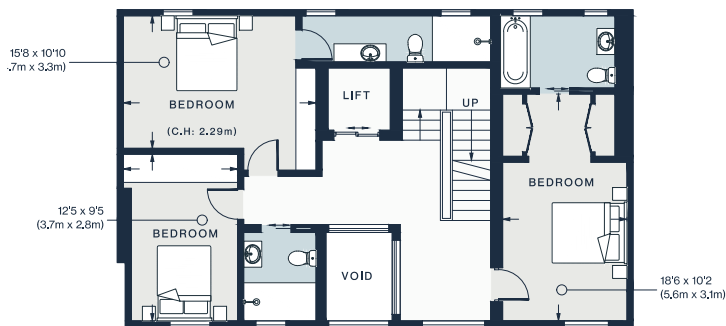

SECOND FLOOR

FIRST FLOOR

GROUND FLOOR

BASEMENT

LOWER GROUND FLOOR

Approx. Gross Internal Area = 4255 sq ft / 395.03 sq m

Floor plans are for illustrative purposes only and not to scale. Compliant with RICS code of measuring practice. Furniture layouts are indicative only. This property may be furnished, part-furnished or unfurnished. Please refer to your agent for details. Prepared for Domus Nova. Copyright © All Rights Reserved.