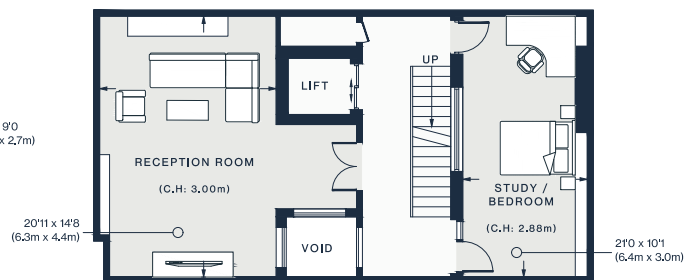

SECOND FLOOR

FIRST FLOOR

GROUND FLOOR

BASEMENT

LOWER GROUND FLOOR

Approx. Gross Internal Area = 4255 sq ft / 395.03 sq m

Floor plans are for illustrative purposes only and not to scale. Compliant with RICS code of measuring practice. Furniture layouts are indicative only. This property may be furnished, part-furnished or unfurnished. Please refer to your agent for details. Prepared for Domus Nova. Copyright © All Rights Reserved.