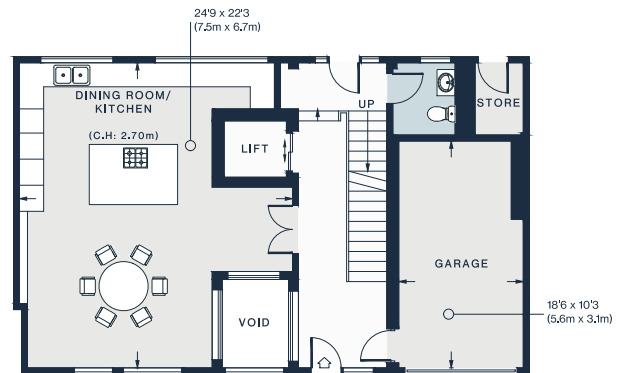

SECOND FLOOR

FIRST FLOOR

GROUND FLOOR

BASEMENT

LOWER GROUND FLOOR

Approx. Gross Internal Area = 4255 sq ft / 395.03 sq m

Floor plans are for illustrative purposes only and not to scale. Compliant with RICS code of measuring practice. Furniture layouts are indicative only. This property may be furnished, part-furnished or unfurnished. Please refer to your agent for details. Prepared for Domus Nova. Copyright © All Rights Reserved.