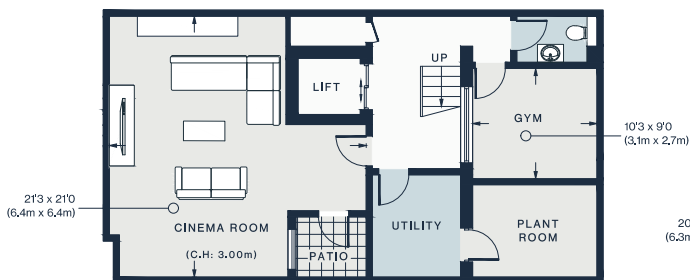

SECOND FLOOR

FIRST FLOOR

GROUND FLOOR

BASEMENT

LOWER GROUND FLOOR

Approx. Gross Internal Area = 4255 sq ft / 395.03 sq m

Floor plans are for illustrative purposes only and not to scale. Compliant with RICS code of measuring practice. Furniture layouts are indicative only. This property may be furnished, part-furnished or unfurnished. Please refer to your agent for details. Prepared for Domus Nova. Copyright © All Rights Reserved.