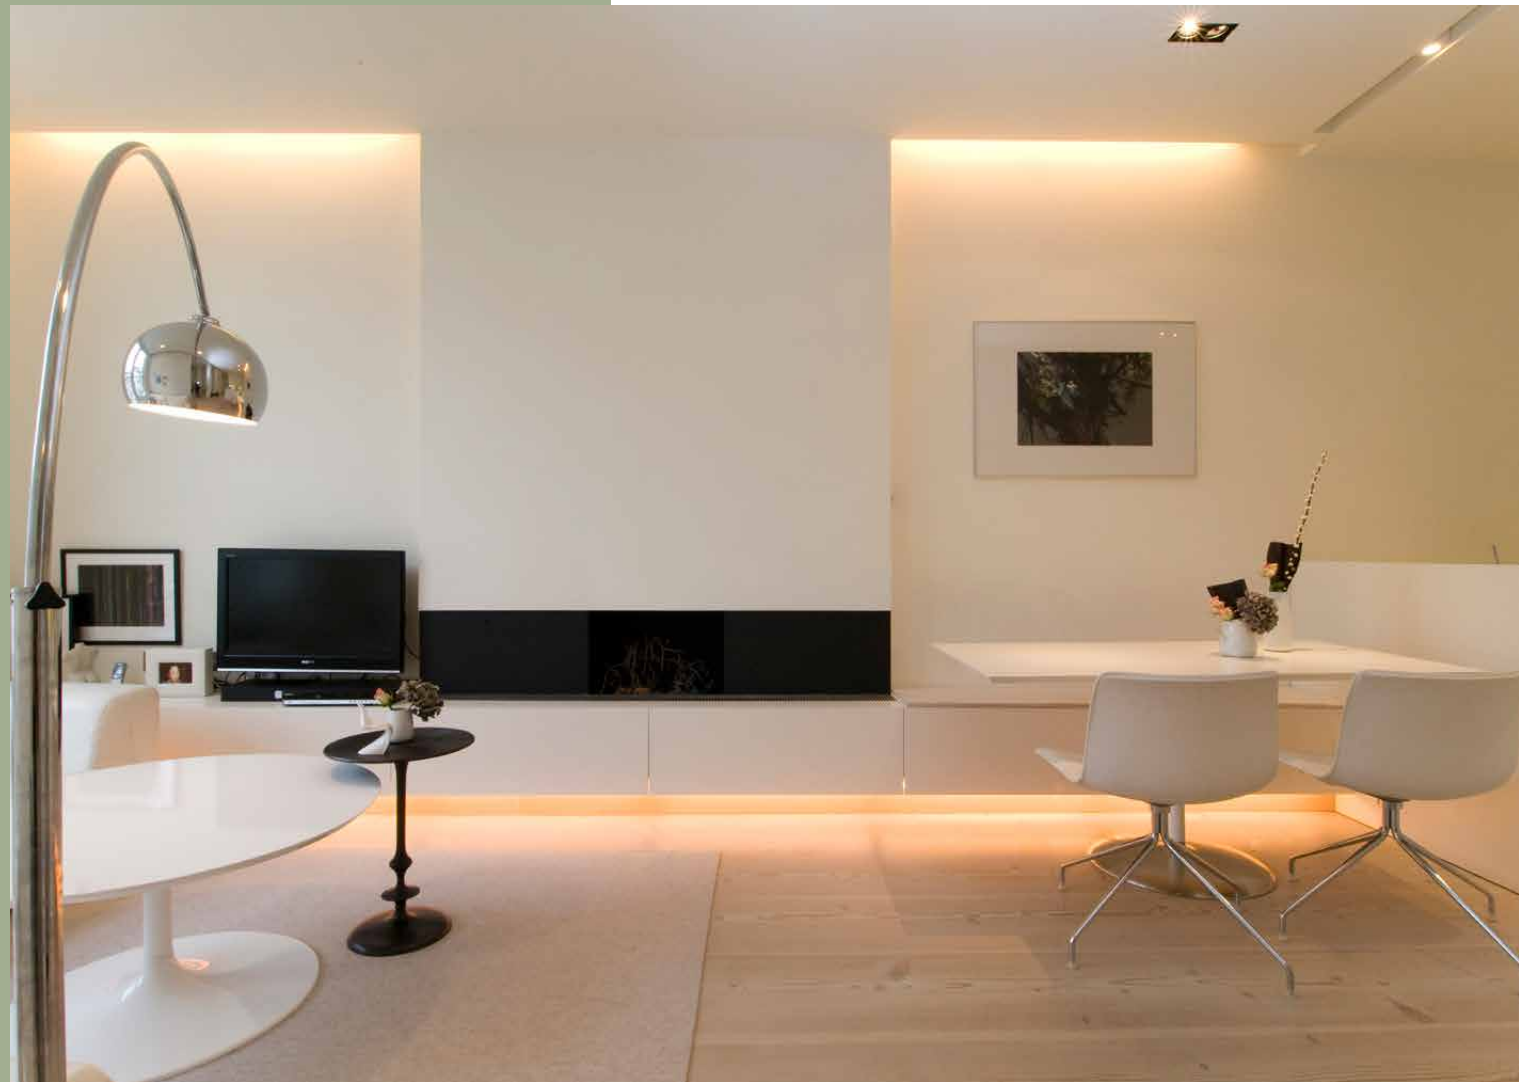

# DOMUS NOVA

Sinclair Road W14  
£750,000

Set on the first floor of a Victorian terraced property, this two-bed apartment is characterised by its clean lines and striking white features; an undeniably modern affair. Step into the bright, open-plan living-kitchen-dining area with high ceilings, Dinesen floors and sash windows that channel natural light. A sleek log fire makes a striking focal point.

The kitchen is fuss-free and minimalist, with white-gloss counters, latch-free storage and clever integrated seating. Along the corridor, a streamlined family bathroom marble surfaces and warm lighting.

## Property Details

- Open-plan kitchen-living-dining area
- Spacious master bedroom with generous storage
- Minimalist and sleek bathroom
- Second double bedroom
- Glass-panelled south-west facing balcony
- Dinesen flooring
- Borough of Hammersmith and Fulham
- Approx. 639 sq ft / 59 sq m EPC=C