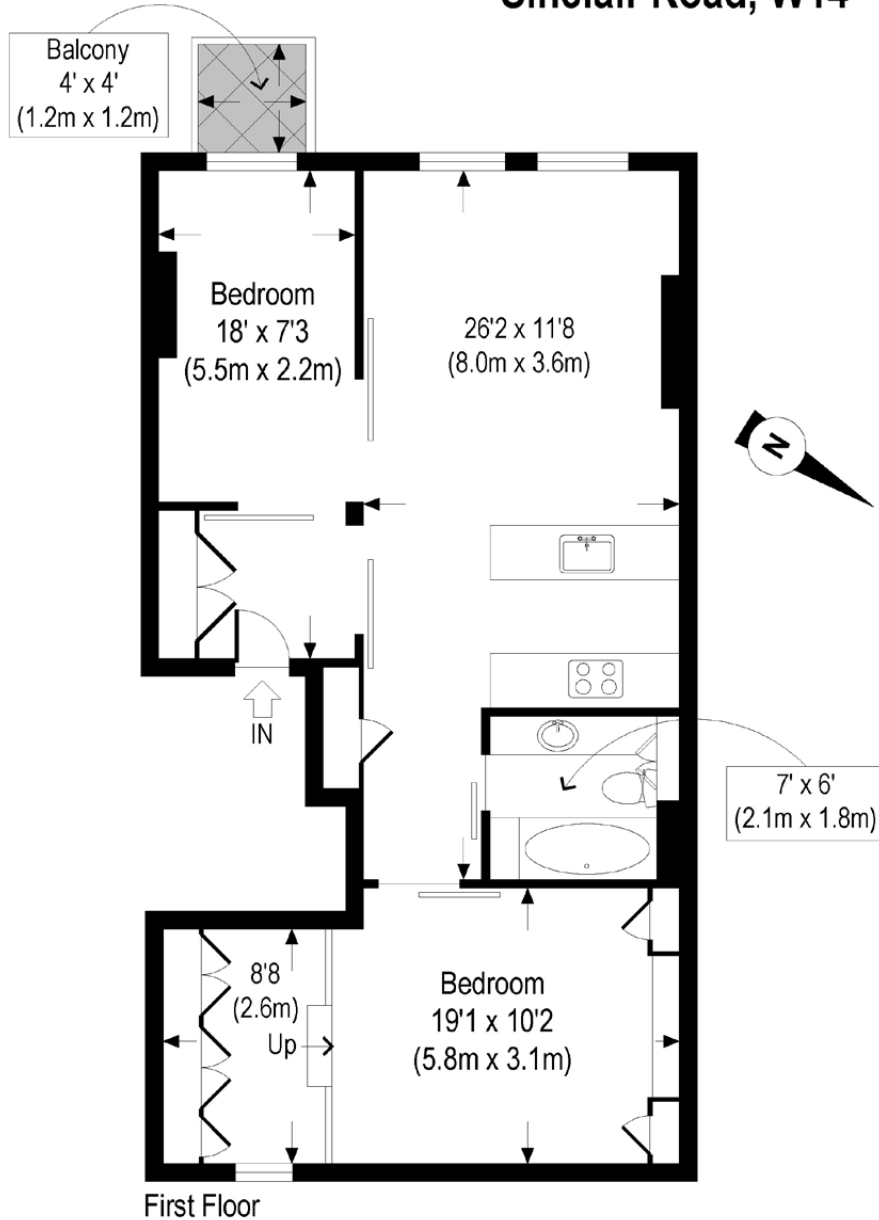

# DOMUS NOVA

Sinclair Road W14  
£750,000

Set on the first floor of a Victorian terraced property, this two-bed apartment is characterised by its clean lines and striking white features; an undeniably modern affair. Step into the bright, open-plan living-kitchen-dining area with high ceilings, Dinesen floors and sash windows that channel natural light. A sleek log fire makes a striking focal point.

In the master bedroom, sash windows let in natural light and storage space is maximised with seamless fitted cabinetry. Sharing the floor is a large double bedroom with pocket-close doors. From here, gain access to a wrought iron south-west facing balcony.

## Property Details

- Open-plan kitchen-living-dining area
- Spacious master bedroom with generous storage
- Minimalist and sleek bathroom
- Second double bedroom
- Glass-panelled south-west facing balcony
- Dinesen flooring
- Borough of Hammersmith and Fulham
- Approx. 639 sq ft / 59 sq m EPC=C

Approx. Gross Internal Floor Area **636 Sq Ft / 59 Sq M.**

DOMUS2172-F: This Image Is Illustrative Only - Not To Scale: Copyright: The Image Tailor Ltd. 2011.